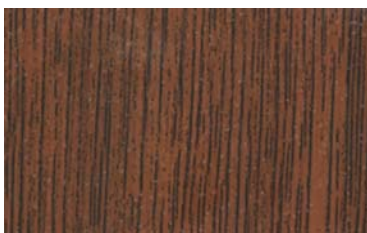

Laminate colour range 2012

Delivery class 1

PremiDoor® lift/sliding door

KÖMMERLING®

Beautiful new *window world*

PremiDoor also offers various wood grains and plain colours for lift/sliding doors. You can choose either wood grain or plain colour for the outside – with neutral white on the inside – or wood grain for inside and outside.

Wood grains with embossed surface

224 Sapeli / White
024 Sapeli

232 Golden oak / White
032 Golden oak

252 Walnut / White
052 Walnut

Plain colours with embossed surface

216 Anthracite grey/White

221 Grey / White

2GD Quartz grey / White

Plain colours with smooth surface

2SG Slate grey / White

2AG Anthracite grey / White

= single-sided laminate
 = laminate on both sides

profine GmbH
KÖMMERLING KUNSTSTOFFE

PO Box 2165 · 66929 Pirmasens / Germany
Tel. +49 (06331) 56-0
Fax +49 (06331)56-2475
E-Mail: info@koemmerling.de
Internet: www.koemmerling.de