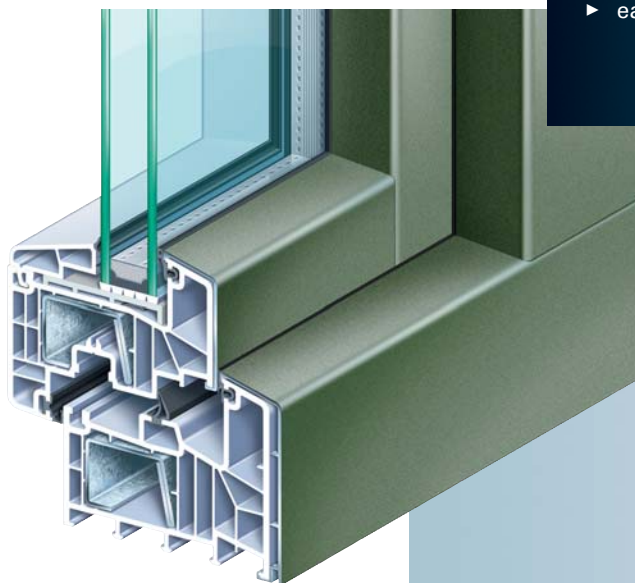

Window system

KÖMMERLING (88) *plus*
Aluminium cover

KÖMMERLING®

Open to new *perspectives*

New design potential is created between the desirable and the feasible. The new profile generation KÖMMERLING 88*plus* opens up an expansive potential for creative, and economical design solutions. KÖMMERLING 88*plus* – your new freedom for realising your own ideas with consummate ease.

Can aluminium be used for practical, low energy designs?

For slender and elegant looks and flexible colour schemes, KÖMMERLING 88*plus* profiles with aluminium covers offer a wide range of visual design potential. When your first thought on visual appeal turns to aluminium surfaces, KÖMMERLING 88*plus* with aluminium covers is worth a consideration. Here the specific advantages of modern PVC-U window systems can be utilised to the full: environmental compatibility and sound insulation, economic efficiency and recyclability. But above all the best possible thermal insulation – for a practical energy balance. Without a doubt the combination of aluminium and PVC-U presents its particular strengths here, especially for innovative and representative buildings.

Powerful connection – convincing energy balance

The PVC-U window system with clip-on aluminium cover combines the advantages of both materials in the one structural element. On the outside, the aluminium cover offers almost limitless possibilities in colour design, whilst on the inside, PVC-U profiles ensure low maintenance, high dimensional stability, and reliable functionality.

- ▶ butt joined aluminium cover in the classical look
- ▶ outstanding thermal protection compared with aluminium windows
- ▶ aluminium look on the outside, neutral white on the inside
- ▶ anodised or powder coatings for virtually unlimited colour schemes on aluminium covers
- ▶ reduced draw on resources with aluminium
- ▶ easy care, long lived, and robust