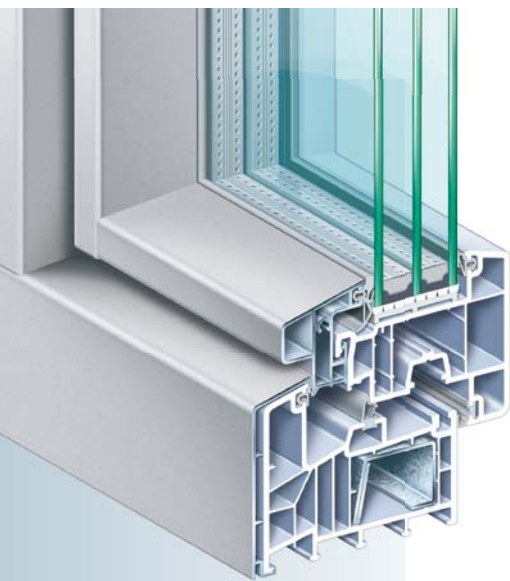

AluFusion system, semi offset

Window system with 88 mm installation depth, PVC sash profile, and functional aluminium profile in a sliding assembly