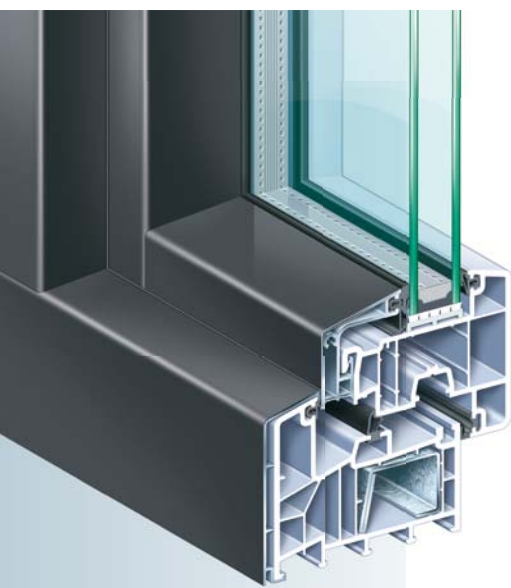

► Elegant look, best statics, plus economic efficiency

KÖMMERLING 88plus AluFusion is a new generation of windows – a unique marriage of aluminium and PVC-U. Both materials not only complement each other, but also mutually enhance their own great benefits. Besides the familiar functions of an aluminium cover, the special features of AluFusion include in addition the sliding connection between the functional aluminium and PVC-U sash profiles and the absent glazing bead. Aluminium and PVC-U fuse.

► A standard in thermal insulation

The aluminium profile assumes the static functions, so steel inserts in the sash profile are necessary only in particular applications. This absence of steel serves to enhance further the outstanding thermal insulation properties that AluFusion has to start with, for a U_f value of $1.2 \text{ W}/(\text{m}^2\text{K})$. AluFusion is therefore setting standards in thermal insulation – and in times of rising energy costs.

- offset window design of straight lines in high quality aluminium window look
- full face window walls – butt joined aluminium functional aluminium covers in a classical design
- sashed doors up to 2.6 m high and 1.0 m wide
- outstanding thermal protection compared with aluminium windows U_f value = $1.2 \text{ W}/(\text{m}^2\text{K})$
- Slim profile sight lines maximise incoming light for greater energy gains.
- aluminium look on the outside – for virtually unlimited colour schemes – neutral white on the inside
- sound insulation up to $R_w = 39 \text{ dB}$
- for special 24–26 mm functional glazing
- easy care and maintenance
- All PVC-U profiles are stabilised with environmentally friendly "greenline" calcium and zinc instead of lead.